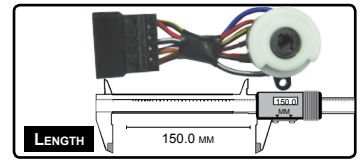

Model	Year	Part No	Model	Year	Part No	
Toyota			Toyota			
Celica			Crown	MS123 09/79-07/83	NC125	
Celica	ST184	10/89-11/93	NC144	Echo	all 10/99-10/05	NC174
Celica	ST185	10/89-11/93	NC144	MR2	AW11 02/87-12/89	NC164
Celica	TA22	01/70-09/75	NC133	MR2	SW20 02/90-09/94	NC168
Celica	TA23	10/75-07/77	NC102	MR2	ZZW30 04/00-06/05	NC174
Celica	ST204-205	03/94-04/99	NC170	Sprinter	AE86 1983-07/87	NC103
Celica	ZZT230	10/99-11/05	NC174	Supra	MA70 01/86-08/88	NC125
Corolla			Supra	MA71 06/89-04/91	NC167	
Corolla	KE10-15	1966-1965	NC102	Supra	MA70 04/91-12/92	NC166
Corolla	KE16	1966-1969	NC102	Supra	TP101 09/94-01/97	NC175
Corolla	KE20-25	01/70-11/74	NC124	Supra	all 06/97-04/98	NC172
Corolla	KE30	11/74-01/78	NC102	Paseo		
Corolla	KE35-36	11/74-01/78	NC102	Paseo	EL44 04/94-08/95	NC148
Corolla	KE38-55	11/78-10/81	NC102	Paseo	all 06/95-04/97	NC172
Corolla	KE50	01/77-12/78	NC102	Paseo	EL54 05/97-02/99	NC173
Corolla	KE70	10/81-03/85	NC102	Prius		
Corolla	AE70-71	01/83-12/85	NC102	Prius	NHW11 06/01-08/03	NC173
Corolla	AE80-82	04/85-12/86	NC102	RAV4	Tilt Steering 06/94-07/00	NC177
Corolla	AE80-82	12/86-05/89	NC103	RAV4	20 Series 07/00-04/05	NC174
Corolla	AE86	04/85-12/86	NC102	Toyota Commercial		
Corolla	AE86	12/86-05/89	NC103	4Runner		
Corolla	AE90-92	06/89-07/84	NC102	4Runner		NC173
Corolla	AE93	06/89-07/84	NC102	4 Runner	LN&YN 02/92-07/95	NC192
Corolla	AE101-102	09/94-11/99	NC170	Coaster		
Corolla	AE111-112	11/99-08/01	NC173	Coaster	BB21 08/88-01/93	NC102
Corona			Coaster	BB23-32 05/82-01/93	NC102	
Corona	RT80-81	02/70-07/73	NC133	Coaster	HB30 10/86-01/93	NC102
Corona	RT132-133	10/79-05/83	NC102	Coaster	HDB30 05/82-01/93	NC102
Corona	XT130-131	10/79-05/83	NC102	Coaster	HZB30 10/86-01/93	NC102
Corona	RT142	06/83-12/86	NC125	Coaster	RB20 05/82-01/93	NC102
Corona	RT104	09/75-05/79	NC128	Dyna		
Corona	RT118	09/75-05/79	NC128	Dyna	BU20-30 07/78-04/82	NC102
Corona	RT118	09/75-05/79	NC128	Dyna	BU32-36 07/78-04/82	NC102
Corona	RT104	08/73-09/75	NC133	Dyna	RU20-30 07/78-04/84	NC102
Corona	RT118	08/73-09/75	NC133	Dyna	WU40-50 04/82-08/84	NC102
Corona	ST141	06/83-12/86	NC125	Hi-Ace		
Cressida			Hi-Ace	RH10 -11 09/72-01/77	NC133	
Cressida	MX32-36	12/76-08/80	NC102	Hi-Ace	RH11-16 02/77-11/82	NC102
Cressida	MX62	09/80-04/85	NC125	Hi-Ace	RH20-22 02/77-11/82	NC102
Cressida	MX63	04/81-04/82	NC126	Hi-Ace	RH32-42 02/77-11/82	NC102
Cressida	MX83	08/88-08/90	NC107			
Crown			Crown	MS83-85 11/75-08/79	NC102	
Crown	MS83-85	10/74-11/75	NC103	Crown	MS83-85 10/74-11/75	NC103
Crown	MS112	09/79-07/83	NC125	Crown	MS112 09/79-07/83	NC125