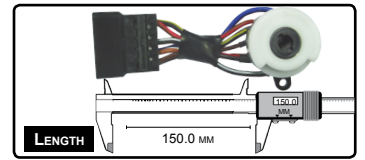

Model	Year	Part No	Model	Year	Part No		
Toyota Commercial			Toyota Commercial				
Hi-Ace			Hi-Lux				
Hi-Ace	RZH10#	08/89-05/92	NC128	Hi-Lux	YN8#	08/88-08/91	NC141
Hi-Ace	RZH103	08/89-05/92	NC128	Hi-Lux	YN92	08/88-08/91	NC141
Hi-Ace	RZH11#	08/89-05/92	NC128	Hi-Lux	YN8#	08/91-08/97	NC158
Hi-Ace	RZH113	08/89-05/92	NC128	Hi-Lux	YN92	08/91-08/92	NC158
Hi-Ace	RZH125#	08/89-05/92	NC128	Landcruiser			
Hi-Ace	RZH125	08/89-05/92	NC128	Landcruiser	HJ41	11/84-01/90	NC135
Hi-Ace	LH11	02/77-07/85	NC102	Landcruiser	BJ7#	11/84-01/90	NC135
Hi-Ace	LH20-30	02/77-07/85	NC102	Landcruiser	FJ55	09/71-09/72	NC133
Hi-Ace	LH50-51	12/82-08/85	NC102	Landcruiser	FJ60-62	08/80 -08/87	NC102
Hi-Ace	LH60-61	12/82-08/85	NC102	Landcruiser	FJ7#	11/84 -08/92	NC135
Hi-Ace	LH70-71	12/82-08/85	NC102	Landcruiser	FJ80	01/90-01/95	NC147
Hi-Ace	LH73	12/82-08/85	NC102	Landcruiser	FZJ80	01/90-01/95	NC147
Hi-Ace	LH10#	08/89-05/92	NC128	Landcruiser	HJ60-61	10/82-01/90	NC102
Hi-Ace	LH103	08/89-05/92	NC128	Landcruiser	HJ7#	11/84-01/90	NC135
Hi-Ace	LH11#	08/89-05/92	NC128	Landcruiser	HZJ7#	01/90-01/95	NC135
Hi-Ace	LH113	08/89-05/92	NC128	Landcruiser	HDJ80	01/90-01/95	NC147
Hi-Ace	LH125	08/89-05/92	NC128	Landcruiser	HZJ80	01/90-01/95	NC147
Hi-Ace	YH50-51	12/82-08/85	NC102	Landcruiser	LJ7#	11/84-01/90	NC135
Hi-Ace	YH61-71	12/82-08/85	NC102	Landcruiser	RJ7#	11/84-08/92	NC135
Hi-Lux			Landcruiser	80Series with Airbags	03/90-02/98	NC195	
Hi-Lux	LN30 to 46	08/81-07/83	NC102	Landcruiser	60 Series	04/88-06/89	NC193
Hi-Lux	LN55-56	08/83-08/88	NC125	Landcruiser	80 Series	03/90-02/98	NC194
Hi-Lux	LN60-61	08/83-08/88	NC125	Landcruiser	100 Series	01/98-09/04	NC173
Hi-Lux	LN65	08/83-08/88	NC125	Lite-Ace			
Hi-Lux	LN8#	08/88-08/91	NC141	Lite-Ace	CM20	10/79-08/85	NC102
Hi-Lux	LN9#	08/88-08/91	NC141	Lite-Ace	CM36	09/85-01/93	NC125
Hi-Lux	LN8#	08/91-08/97	NC158	Lite-Ace	KM20	10/79-08/85	NC102
Hi-Lux	LN9#	08/91-08/97	NC158	Lite-Ace	KM36	09/85-01/93	NC125
Hi-Lux	RN2#	05/72-07/78	NC124	Lite-Ace	YM20-21	10/79-08/85	NC102
Hi-Lux	RN30-31	08/81-03/84	NC102	Lite-Ace	YM30-35	09/85-01/93	NC125
Hi-Lux	RN32-36	08/81-03/84	NC102	Lite-Ace	YM40	09/85-01/93	NC125
Hi-Lux	RN40-41	08/81-03/84	NC102	Town-Ace			
Hi-Lux	RN42-46	08/81-03/84	NC102	Town-Ace	CM20	10/79-08/85	NC102
Hi-Lux	RN55-56	08/83-08/88	NC125	Town-Ace	CM36	09/85-01/93	NC125
Hi-Lux	RN65	08/83-08/88	NC125	Town-Ace	KM20	10/79-08/85	NC102
Hi-Lux	RN8#	08/88-08/91	NC141	Town-Ace	KM36	09/85-01/93	NC125
Hi-Lux	RN90	08/88-08/91	NC141	Town-Ace	YM20-21	10/79-08/85	NC102
Hi-Lux	RN8#	08/91-08/97	NC158	Town-Ace	YM30-35	09/85-01/93	NC125
Hi-Lux	RN90	08/91-08/97	NC158	Town-Ace	YM40	09/85-01/93	NC125
Hi-Lux	RN125	08/88-08/91	NC141				
Hi-Lux	RN125	08/91-08/97	NC158				
Hi-Lux	YN55-56	08/83-08/88	NC125				
Hi-Lux	YN57-58	08/83-08/88	NC125				
Hi-Lux	YN65-67	08/83-08/88	NC125