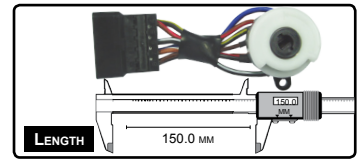

Model	Year	Part No	Model	Year	Part No
Ford			Ford Commercial		
Laser			F150	all	12/03-11/04 NC616
Laser	KF	03/90-94	NC224	F250	Exc super duty 04/87-06/91 NC614
Laser	KH	03/90-94	NC224	F250	all 12/03-11/04 NC615
Laser	KJ	to 07/95	NC250	F350	04/87-06/91 NC614
Laser	KJ	fr 08/95	NC250	F350	all 12/03-11/04 NC615
Laser	KN	1998-on	NC274	Maverick	11/87-94 NC301
Meteor			Spectron	1981-84	NC241
Meteor	GA - GB	1981- 04/82	NC222	Spectron	02/84-02/88 NC228
Meteor	GA - GB	1981-12/82	NC222	Spectron	02/88-96 NC223
Meteor	GA - GB	12/82-	NC222	Spectron	1996-on NC260
Meteor	GC	10/85-09/87	NC223	Trader	1984-89 NC261
Mondeo	HB	1995-96	NC293	GMC	
Mondeo	HC	1996-on	NC297	C1500	Tilt Steering 02/73-08/76 NC835
Mustang	all	02/94-09/04	NC615	C1500	Tilt Steering 06/81-06/86 NC835
Probe	SA	all	NC232	K1500	Tilt Steering 02/73-06/86 NC835
Taurus	all	03/91-09/05	NC615	Jimmy	Tilt Steering 02/73-04/76 NC835
Telstar	AR	05/83-09/85	NC230	G1500	1/2 Ton Models, Tilt Steering 02/73-08/76 NC835
Telstar	AS	09/85-10/87	NC230	G1500	1/2 Ton Models, Tilt Steering 09/76-11/80 NC835
Telstar	AT	11/87-89	NC230	G1500	1/2 Ton Models, Tilt Steering 12/80-04/92 NC835
Telstar	AV	1989-10/92	NC230	G3500	1/2 Ton Models, Tilt Steering 02/73-08/76 NC835
Telstar	AX	10/92-08/94	NC232	G3500	1/2 Ton Models, Tilt Steering 09/76-11/80 NC835
Telstar	AY	08/94-97	NC232	G3500	1/2 Ton Models, Tilt Steering 12/80-04/92 NC835
Taurus	all		NC290	P1500	1/2 Ton Models, Tilt Steering 09/76-11/80 NC835
Taurus	all	03/06-11/07	NC616	P1500	3/4 Ton Models, Tilt Steering 12/80-04/82 NC835
Tribute	Manual only	04/01-06/04	NC612	P3500	1/2 Ton Models, Tilt Steering 09/76-11/80 NC835
Ford Commercial			GMC Truck		
Aerostar	all	06/92-8/97	NC615	C1500 Suburban	Tilt Steering 04/94-06/95 NC835
Bronco		04/87-11/91	NC614	K1500 Suburban	Tilt Steering 04/94-06/95 NC835
Bronco	all	12/91-09/96	NC615	K2500 Suburban	Tilt Steering 04/94-06/95 NC835
Country Squire	all	04/914-02/92	NC615	C2500 Suburban	Tilt Steering 04/94-06/95 NC835
Courier & Raider		1985-01/89	NC223	GMH	
Courier	Manual	01/89-06/96	NC223	Apollo	JM 07/97-04/99 NC143
Courier	Automatic	1989-06/96	NC255	Apollo	JK 10/82-10/86 NC125
Courier		06/96-11/98	NC223	Apollo	JL 1987-11/92 NC125
Courier		11/98-on	NC274	Apollo	JL 1987-11/92 NC125
Econovan & Maxi		1981-84	NC241	Apollo	JM 07/97-04/99 NC143
Econovan & Maxi		02/84-02/88	NC228	Apollo	JK 02/88-08/88 NC125
Econovan & Maxi		02/88-96	NC229	Commodore	VN-VS NC702
Econovan & Maxi		1996-on	NC260	Commodore	VT-VZ NC703
Excursion	all	04/00-01/05	NC615	Rodeo KB Series	06/79-08/88 NC770
Expedition	all	09/97-03/02	NC615	Rodeo TFR Series	08/88-03/00 NC771
Explorer	all	11/94-03/96	NC620		
Explorer	all	03/96-09/98	NC615		
F150		04/87-06/91	NC614