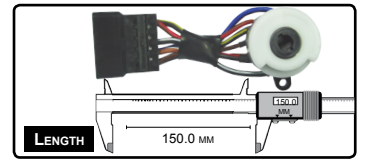

Model	Year	Part No	Model	Year	Part No
Toyota Commercial					
Stout					
Stout	RK110	03/79-01/86	NC102		
Stout	VK110	03/79-01/86	NC102		
Tarago					
Tarago	CR21	11/82-08/85	NC125		
Tarago	YR20	11/82-08/85	NC125		
Tarago	YR21	11/82-08/85	NC125		
Tarago	YR22	11/82-08/85	NC125		
VW					
Candy	all	08/87-12/95	NC1844		
Candy	all	12/95-02/97	NC1847		
Corrado	all	11/95-01/04	NC1844		
Corrado	all	01/04-09/04	NC1847		
Golf					
Golf III	1.8, 1.9, 2.8 Ltr	04/94-04/99	NC1810		
Golf III	Cabrio All	06/94-05/98	NC1810		
Golf IIII	Cabrio All	06/98-06/02	NC1810		
Golf	all	02/94-06/98	NC1846		
Golf	all	06/98-02/02	NC1844		
Passat	all	08/96-11/00	NC1845		
Polo					
Polo	all	10/94-09/01	NC1844		
Polo	6N1	10/94-10/99	NC1810		
Polo	6N2	10/99-09/01	NC1810